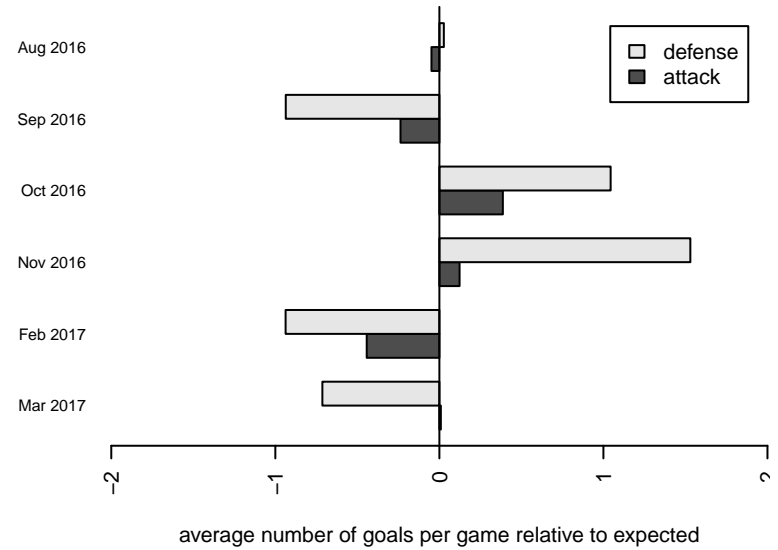

Performance relative to 13 month average