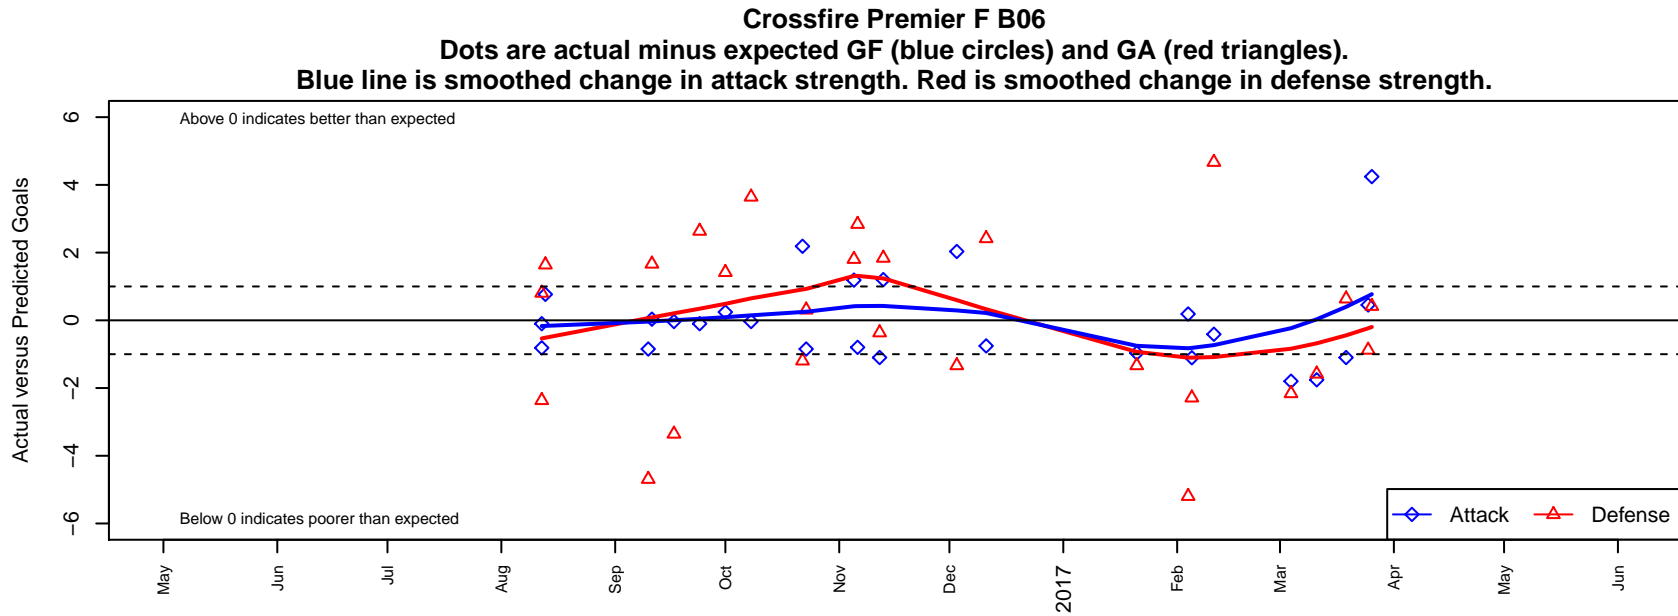

## Crossfire Premier F B06

Crossfire Premier SC  
 Redmond, WA  
 B06 total strength=255  
 attack=0.27 defense=0.09  
 fall league = RCL B06 Div 5 9Aside  
 spr league = Win RCL B06 Div 5  
 notes= Barton 2016

**attack and defense variance (black dot)  
relative to other teams  
and top 10 in region**

**attack and defense rating  
relative to others at age  
and all opponents in last 13 months**

**Performance relative to 13 month average**