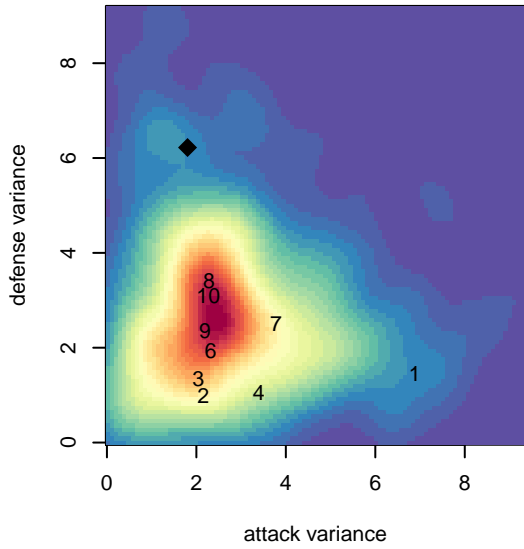

## Crossfire Premier F B06

Crossfire Premier SC  
 Redmond, WA  
 B06 total strength=255  
 attack=0.27 defense=0.09  
 fall league = RCL B06 Div 5 9Aside  
 spr league = Win RCL B06 Div 5  
 notes= Barton 2016

**attack and defense variance (black dot)  
relative to other teams  
and top 10 in region**

**attack and defense rating  
relative to others at age  
and all opponents in last 13 months**

**Performance relative to 13 month average**