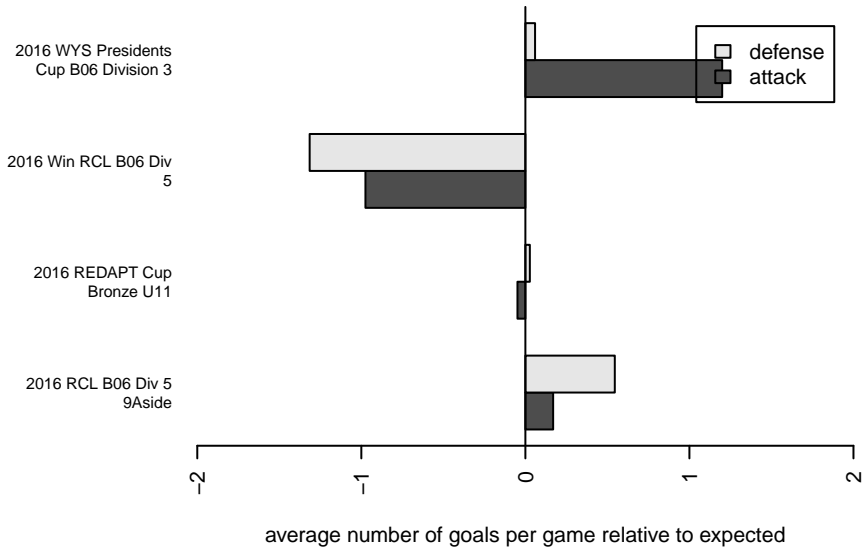

## Crossfire Premier F B06

Crossfire Premier SC  
 Redmond, WA  
 B06 total strength=255  
 attack=0.27 defense=0.09  
 fall league = RCL B06 Div 5 9Aside  
 spr league = Win RCL B06 Div 5  
 notes= Barton 2016

alt names used:  
 Crossfire Premier B06 F  
 CROSSFIRE PREMIER B06 F BARTON (WA)  
 Crossfire Premier B06 F  
 Crossfire Premier B06 F

Venues played:  
 2016 REDAPT Cup Bronze U11  
 2016 RCL B06 Div 5 9Aside  
 2016 Win RCL B06 Div 5  
 2016 WYS Presidents Cup B06 Division 3

**attack and defense variance (black dot)  
relative to other teams  
and top 10 in region**

**attack and defense rating  
relative to others at age  
and all opponents in last 13 months**

**Performance relative to 13 month average**