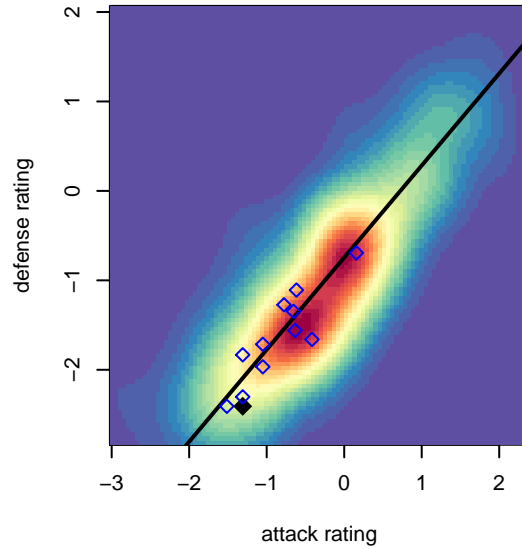

## Crossfire Premier F B06

Crossfire Premier SC  
 Redmond, WA  
 B06 total strength=255  
 attack=0.27 defense=0.09  
 fall league = RCL B06 Div 5 9Aside  
 spr league = Win RCL B06 Div 5  
 notes= Barton 2016

alt names used:  
 Crossfire Premier B06 F  
 CROSSFIRE PREMIER B06 F BARTON (WA)  
 Crossfire Premier B06 F  
 Crossfire Premier B06 F

Venues played:  
 2016 REDAPT Cup Bronze U11  
 2016 RCL B06 Div 5 9Aside  
 2016 Win RCL B06 Div 5  
 2016 WYS Presidents Cup B06 Division 3

**attack and defense variance (black dot)  
relative to other teams  
and top 10 in region**

**attack and defense rating  
relative to others at age  
and all opponents in last 13 months**

**Performance relative to 13 month average**