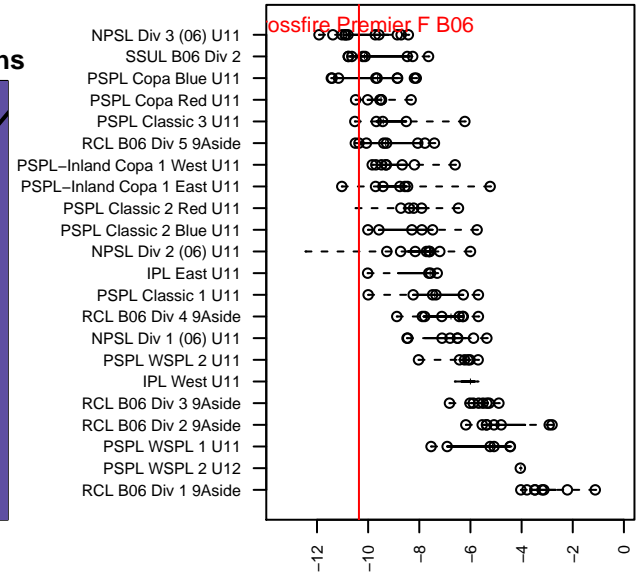

## Crossfire Premier F B06

Crossfire Premier SC  
 Redmond, WA  
 B06 total strength=255  
 attack=0.27 defense=0.09  
 fall league = RCL B06 Div 5 9Aside  
 spr league = Win RCL B06 Div 5  
 notes= Barton 2016

alt names used:  
 Crossfire Premier B06 F  
 CROSSFIRE PREMIER B06 F BARTON (WA)  
 Crossfire Premier B06 F  
 Crossfire Premier B06 F

Venues played:  
 2016 REDAPT Cup Bronze U11  
 2016 RCL B06 Div 5 9Aside  
 2016 Win RCL B06 Div 5  
 2016 WYS Presidents Cup B06 Division 3

**attack and defense variance (black dot)  
relative to other teams  
and top 10 in region**

**attack and defense rating  
relative to others at age  
and all opponents in last 13 months**

**Performance relative to 13 month average**